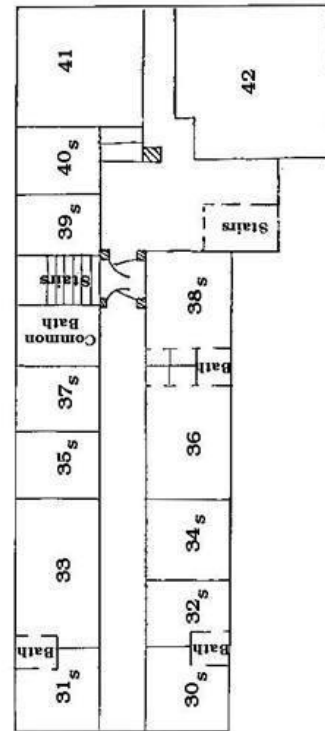

ELLIOTT HALL ROOM, BATHROOM & WINDOW DIMENSIONS

Floor 1

Floor 2

Floor 3

<u>Room Number</u>	<u>Room Dimensions</u>	<u>Window Dimensions</u>
1	14' 6" x 11' 6" [bathroom 7' 7" x 5' 9"]	3 windows, 7' 7" x 5' 9"
2	14' 6" x 12' 2" [bathroom 7' 7" x 5' 9"]	3 windows, 5' x 2' 3"
3	14' 3" x 9' 9" [bathroom 7' 7" x 5' 9", window 5' x 2' 3", 3 windows 7' 7" x 5' 9"]	2 windows, 5' x 2' 3"
4	14' 6" x 9' 9" [bathroom 7' 7" x 5' 9" window 5' x 2' 3"]	2 windows, 5' x 2' 3"
5	14' 6" x 9' 9"	2 windows, 5' x 2' 3"
6	14' 6" x 9' 9"	2 windows, 5' x 2' 3"
7	14' 6" x 10'	2 windows, 5' x 2' 3"
8	14' 5" x 9' 9"	2 windows, 5' x 2' 3"
10	14' 5" x 9' 6"	2 windows, 5' x 2' 3"