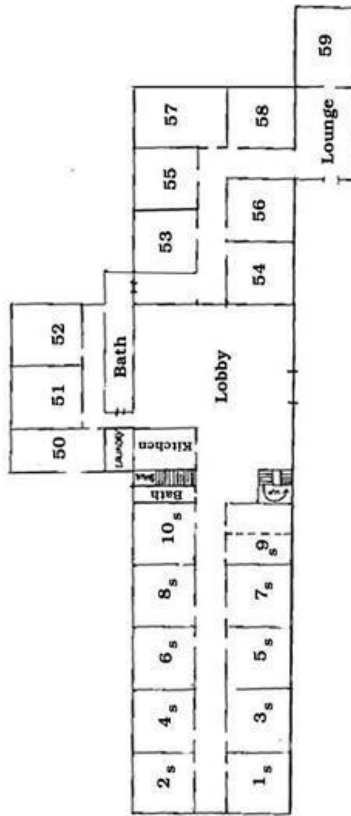

ELLIOTT HALL ROOM, BATHROOM & WINDOW DIMENSIONS

Floor 1

Floor 2

Floor 3

<u>Room Number</u>	<u>Room Dimensions</u>	<u>Window Dimensions</u>
1	14' 6" x 11' 6" [bathroom 7' 7" x 5' 9"]	3 windows, 7' 7" x 5' 9"
2	14' 6" x 12' 2" [bathroom 7' 7" x 5' 9"]	3 windows, 5' x 2' 3"
3	14' 3" x 9' 9" [bathroom 7' 7" x 5' 9", window 5' x 2' 3", 3 windows 7' 7" x 5' 9"]	2 windows, 5' x 2' 3"
4	14' 6" x 9' 9" [bathroom 7' 7" x 5' 9" window 5' x 2' 3"]	2 windows, 5' x 2' 3"
5	14' 6" x 9' 9"	2 windows, 5' x 2' 3"
6	14' 6" x 9' 9"	2 windows, 5' x 2' 3"
7	14' 6" x 10'	2 windows, 5' x 2' 3"
8	14' 5" x 9' 9"	2 windows, 5' x 2' 3"
10	14' 5" x 9' 6"	2 windows, 5' x 2' 3"