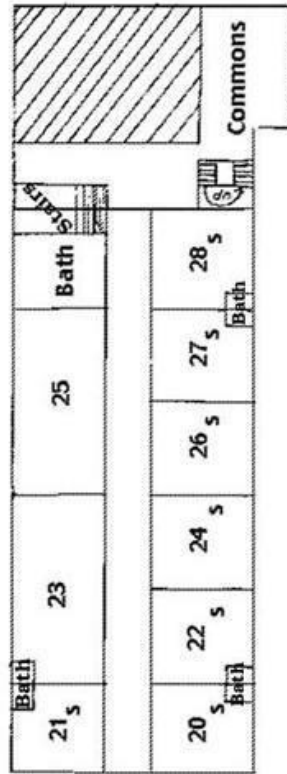

ELLIOTT HALL ROOM, BATHROOM & WINDOW DIMENSIONS

Floor 1

Floor 2

Floor 3

<u>Room Number</u>	<u>Room Dimensions</u>	<u>Window Dimensions</u>
1	14' 6" x 11' 6" [bathroom 7' 7" x 5' 9"]	3 windows, 7' 7" x 5' 9"
2	14' 6" x 12' 2" [bathroom 7' 7" x 5' 9"]	3 windows, 5' x 2' 3"
3	14' 3" x 9' 9" [bathroom 7' 7" x 5' 9", window 5' x 2' 3", 3 windows 7' 7" x 5' 9"]	2 windows, 5' x 2' 3"
4	14' 6" x 9' 9" [bathroom 7' 7" x 5' 9" window 5' x 2' 3"]	2 windows, 5' x 2' 3"
5	14' 6" x 9' 9"	2 windows, 5' x 2' 3"
6	14' 6" x 9' 9"	2 windows, 5' x 2' 3"
7	14' 6" x 10'	2 windows, 5' x 2' 3"
8	14' 5" x 9' 9"	2 windows, 5' x 2' 3"
10	14' 5" x 9' 6"	2 windows, 5' x 2' 3"